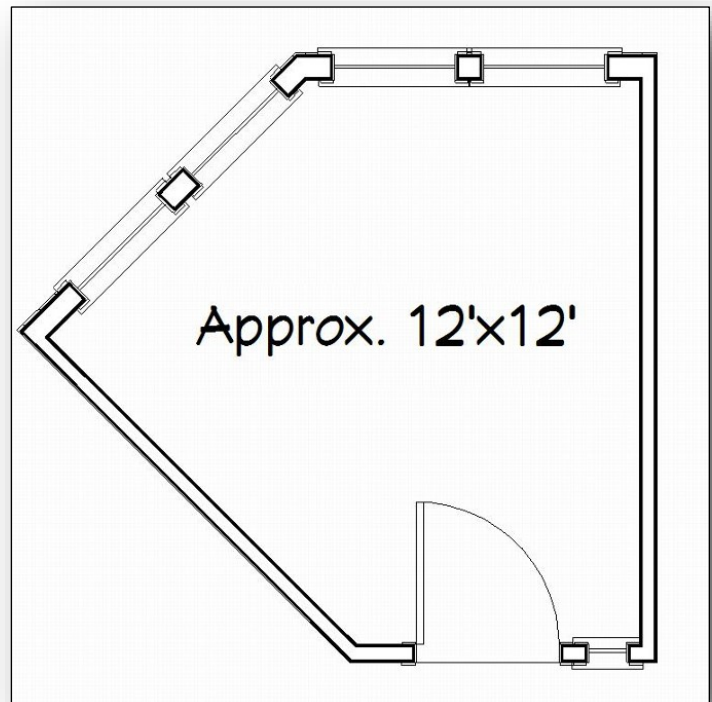

Parkwood
BUSINESS PROPERTIES

- 144 Sq. Ft.
- \$350/month
- \$2.43 psf
- All services are included for this office space except janitorial in the suite and telephone/data service.
- Single office suite.
- Half block off Ironwood Drive

Office Space for Lease: 2101 Lakewood Dr. Suite 234 Coeur d'Alene, ID 83814

Centrally located in the Ironwood district of Coeur d'Alene, this building is the home to one-room office suites with a common waiting/reception area and conference room.