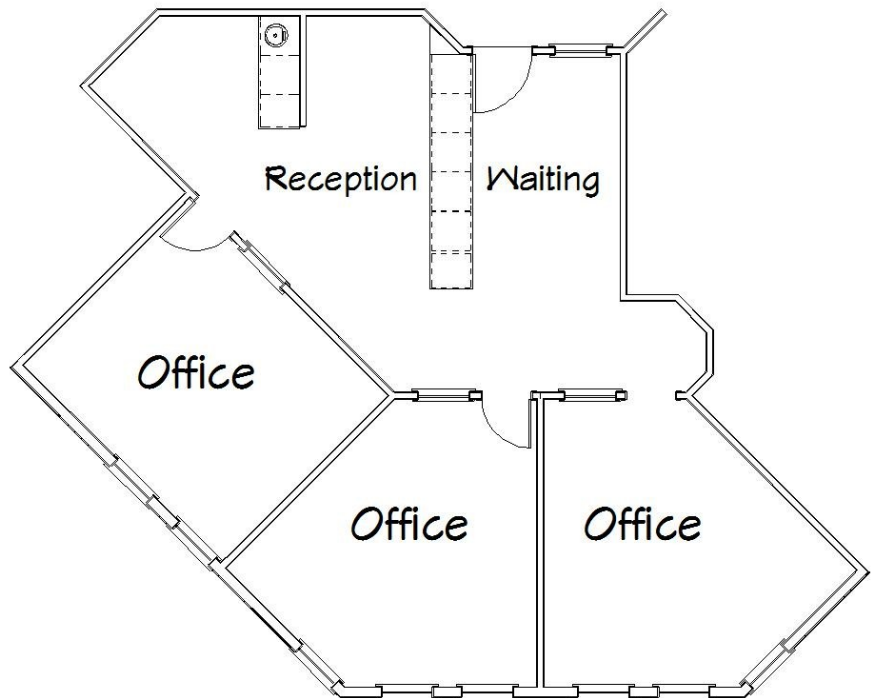

## Office Space for Lease: 2101 Lakewood Dr. Suite 225 Coeur d'Alene, ID 83814

- 945 Sq. Ft.
- \$2,200/month
- \$2.32 psf
- All services are included for this office space except janitorial in the suite and telephone/data service.
- Three office suite, with waiting/reception.
- Could be used as a two office suite, with a private conference room.

Centrally located in the Ironwood district of Coeur d'Alene, this building is the home to one-room office suites with a common waiting/reception area and conference room.

- Each office has windows offering a large amount of natural light.
- Recently renovated with brand new finishes, including quartz countertops and light fixtures.